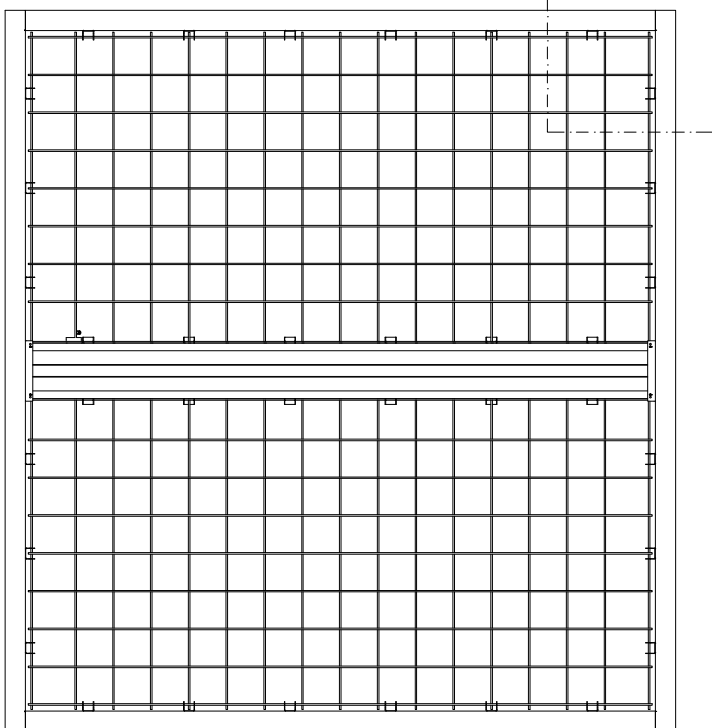

ANTI FALL GRID

**DELTA SHEV ANTI FALL GRID 100mm
PERSPECTIVE VIEW**

anti fall grid

**ANTI FALL GRID
100 mm**

**ANTI FALL GRID
150 mm**

**ANTI FALL GRID
150x500 mm**

DETAIL 01

TOP VIEW

DETAIL 01