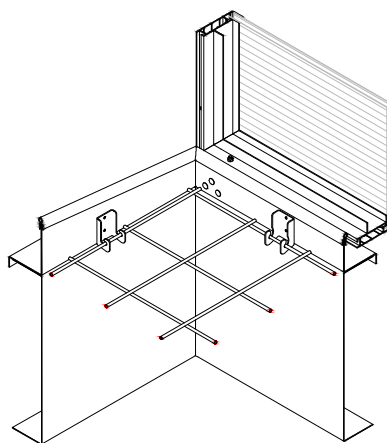

ANTI FALL GRID

**DELTA SHEV ANTI FALL GRID 100mm
PERSPECTIVE VIEW**

anti fall grid

**ANTI FALL GRID
100 mm**

**ANTI FALL GRID
150 mm**

**ANTI FALL GRID
150x500 mm**

DETAIL 01

TOP VIEW